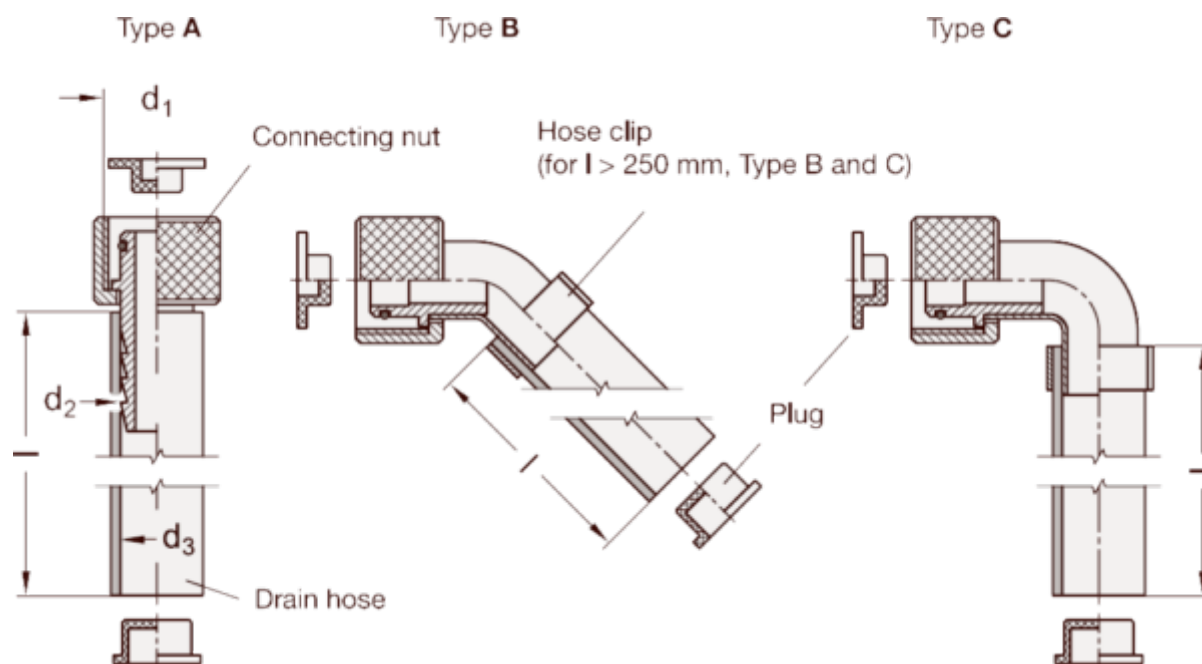

# Data Sheet

Article number: 20880122A1000T

Description: E+G GN 880.1-22-A-1000-T

Connector pieces with hose, M22x1.5 / Ø15

## Measures

$d_2$	= 20
$d_3$	= 19
$l$	= 500
Thread $d_1$	= M26x1.5